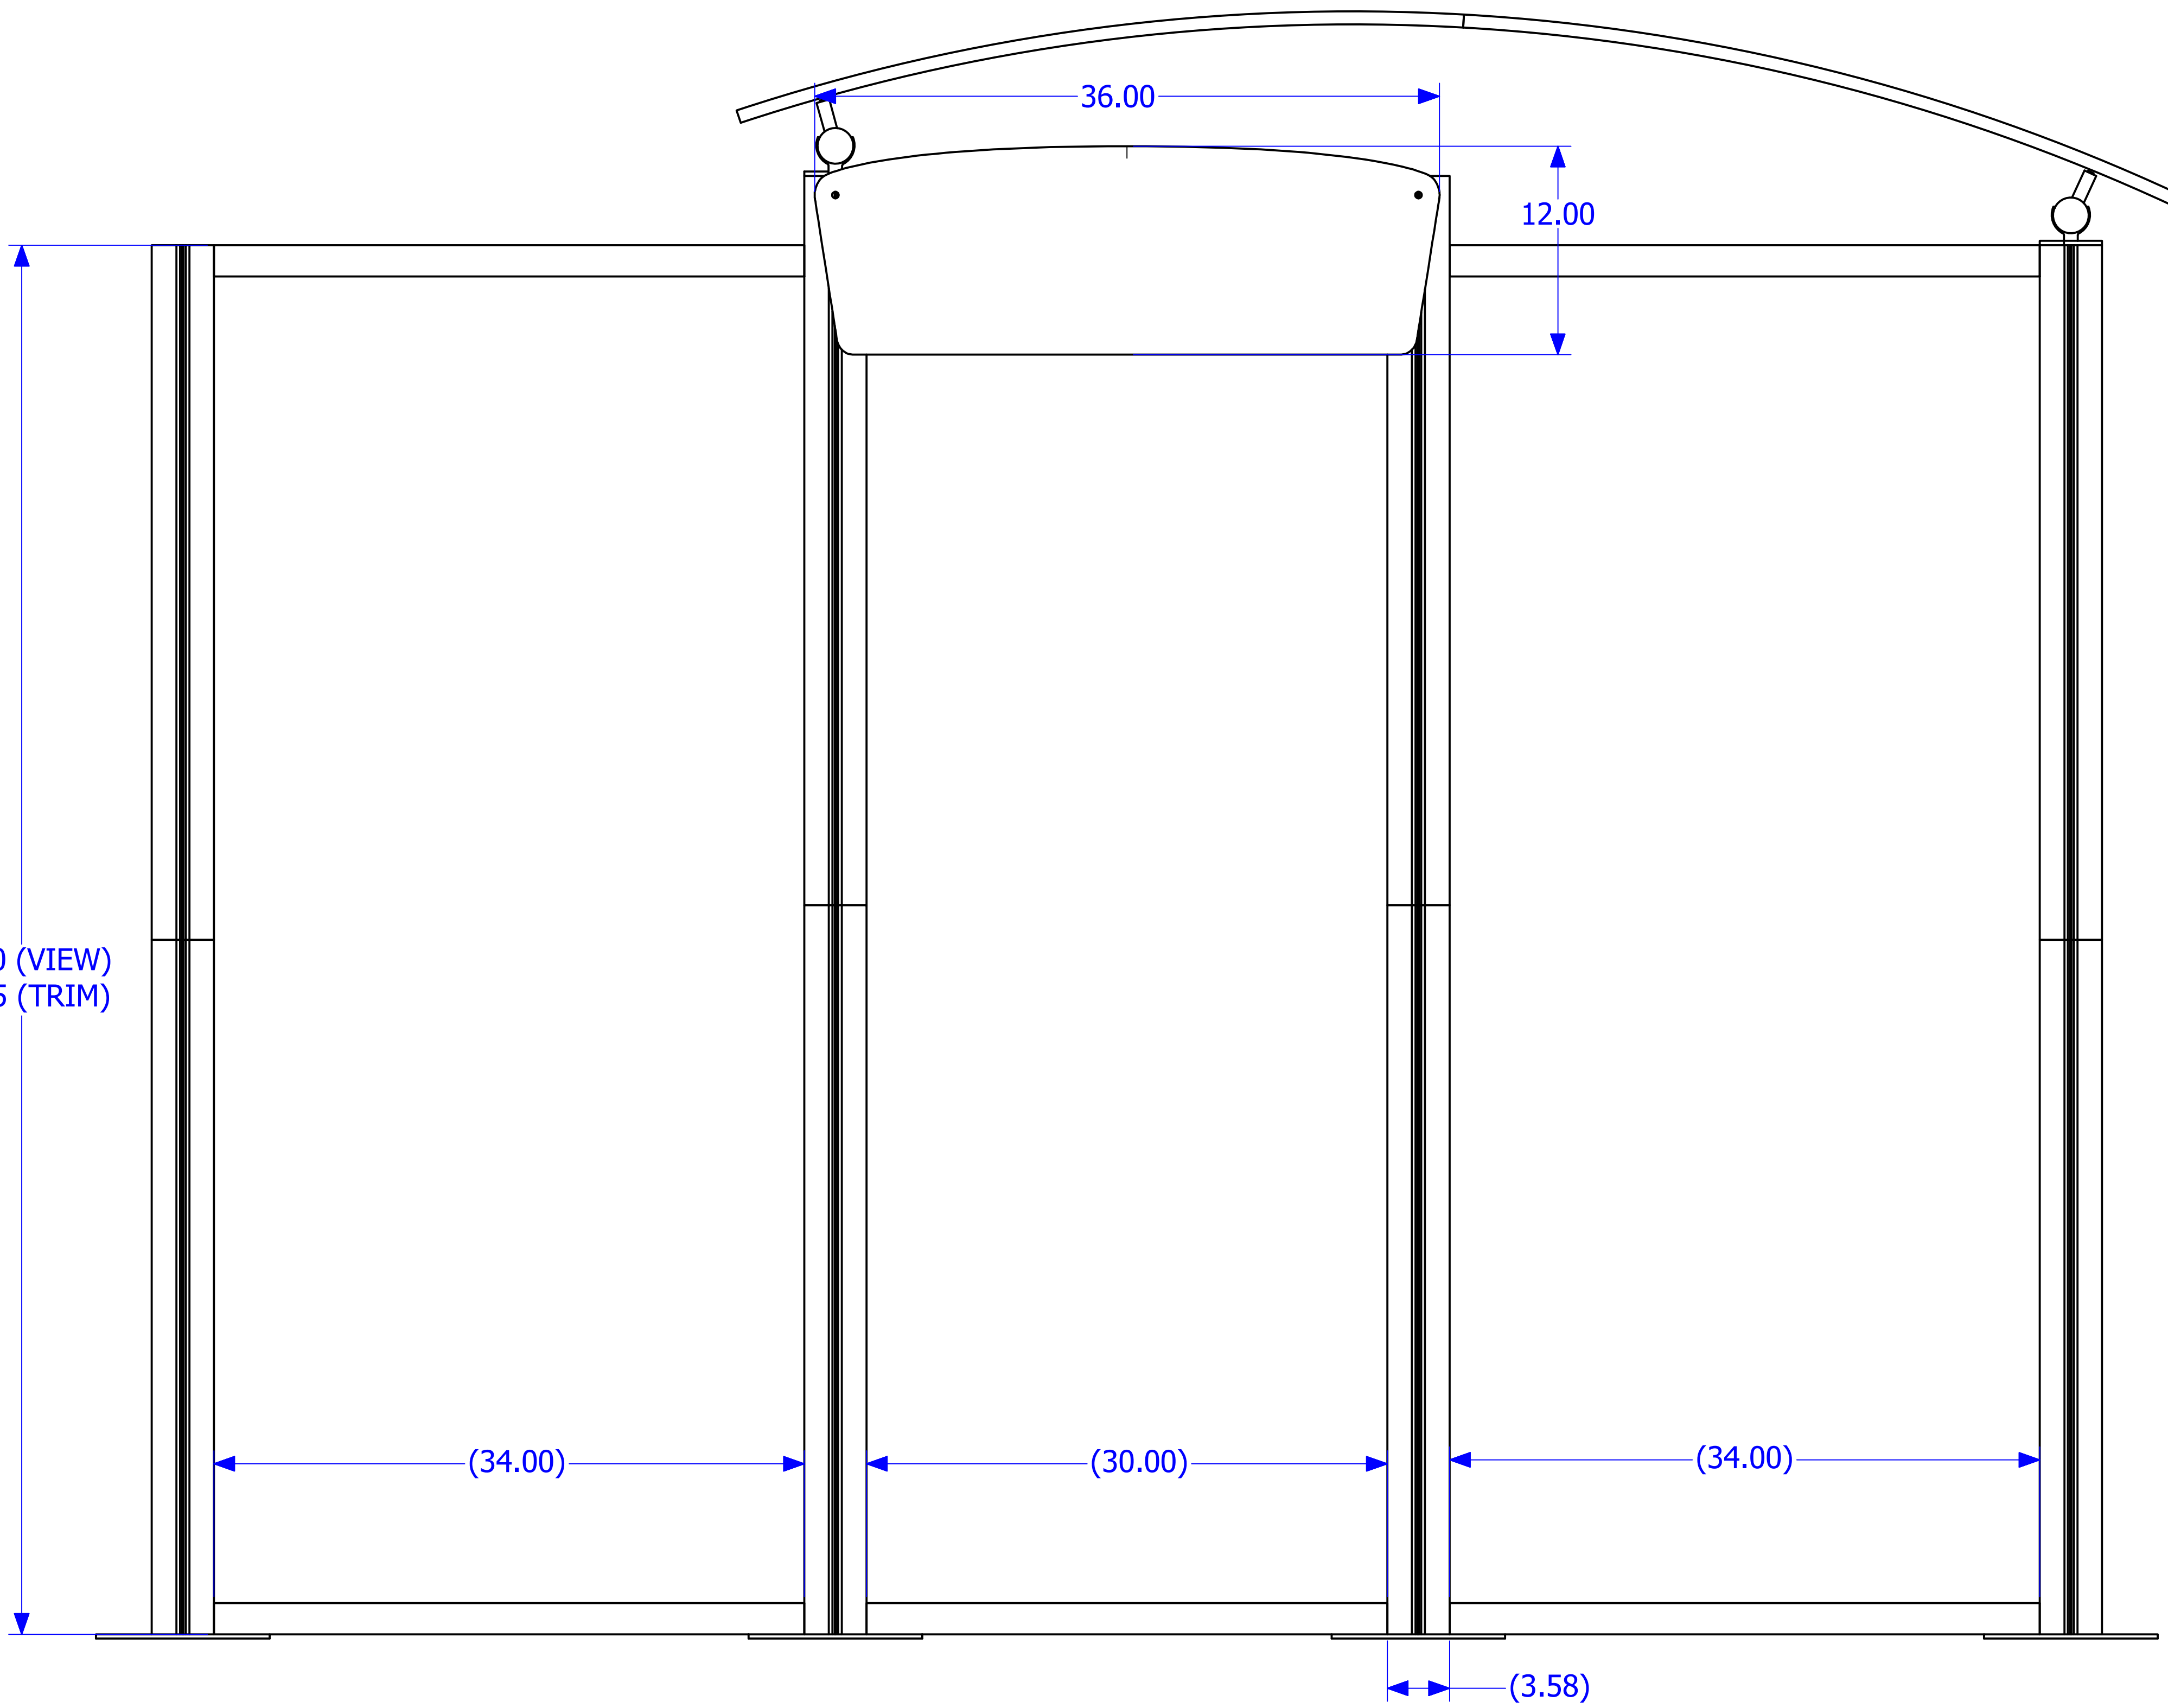

8 | 7 | 6 | 5 | 4 | 3 | 2 | 1

GRAPHIC SPECS

PRODUCT NAME:	ECO-1026
MATERIAL:	PARADISE FABRC
VIEWABLE SIZE:	(2) 34" x 80"
TRIM SIZE:	(2) 34" x 79.75"
VIEWABLE SIZE:	(1) 30" x 80"
TRIM SIZE:	(1) 30" x 79.75"
MATERIAL:	ECO POLY
VIEWABLE/TRIM SIZE:	(1) 34" x 10"
	Velcro to 36x12 Eco Glass
ESTIMATED GRAPHIC PACKAGE	\$980.00 RETAIL
EFFECTIVE DATE:	8/1/2011

80.00 (VIEW)
79.75 (TRIM)

(34.00)

(30.00)

(34.00)

(3.58)

**Please use this document for reference only.
Contact your distributor for final graphic templates per order.**

DRAWN michaelmccord	7/20/2011	TITLE	
CHECKED		ECO-1026 GRAPHIC SPECS	
QA		SIZE	DWG NO
MFG		D	ECO-1026 GFX SPECS
APPROVED		SCALE	REV 1
			SHEET 1 OF 1

8 | 7 | 6 | 5 | 4 | 3 | 2 | 1